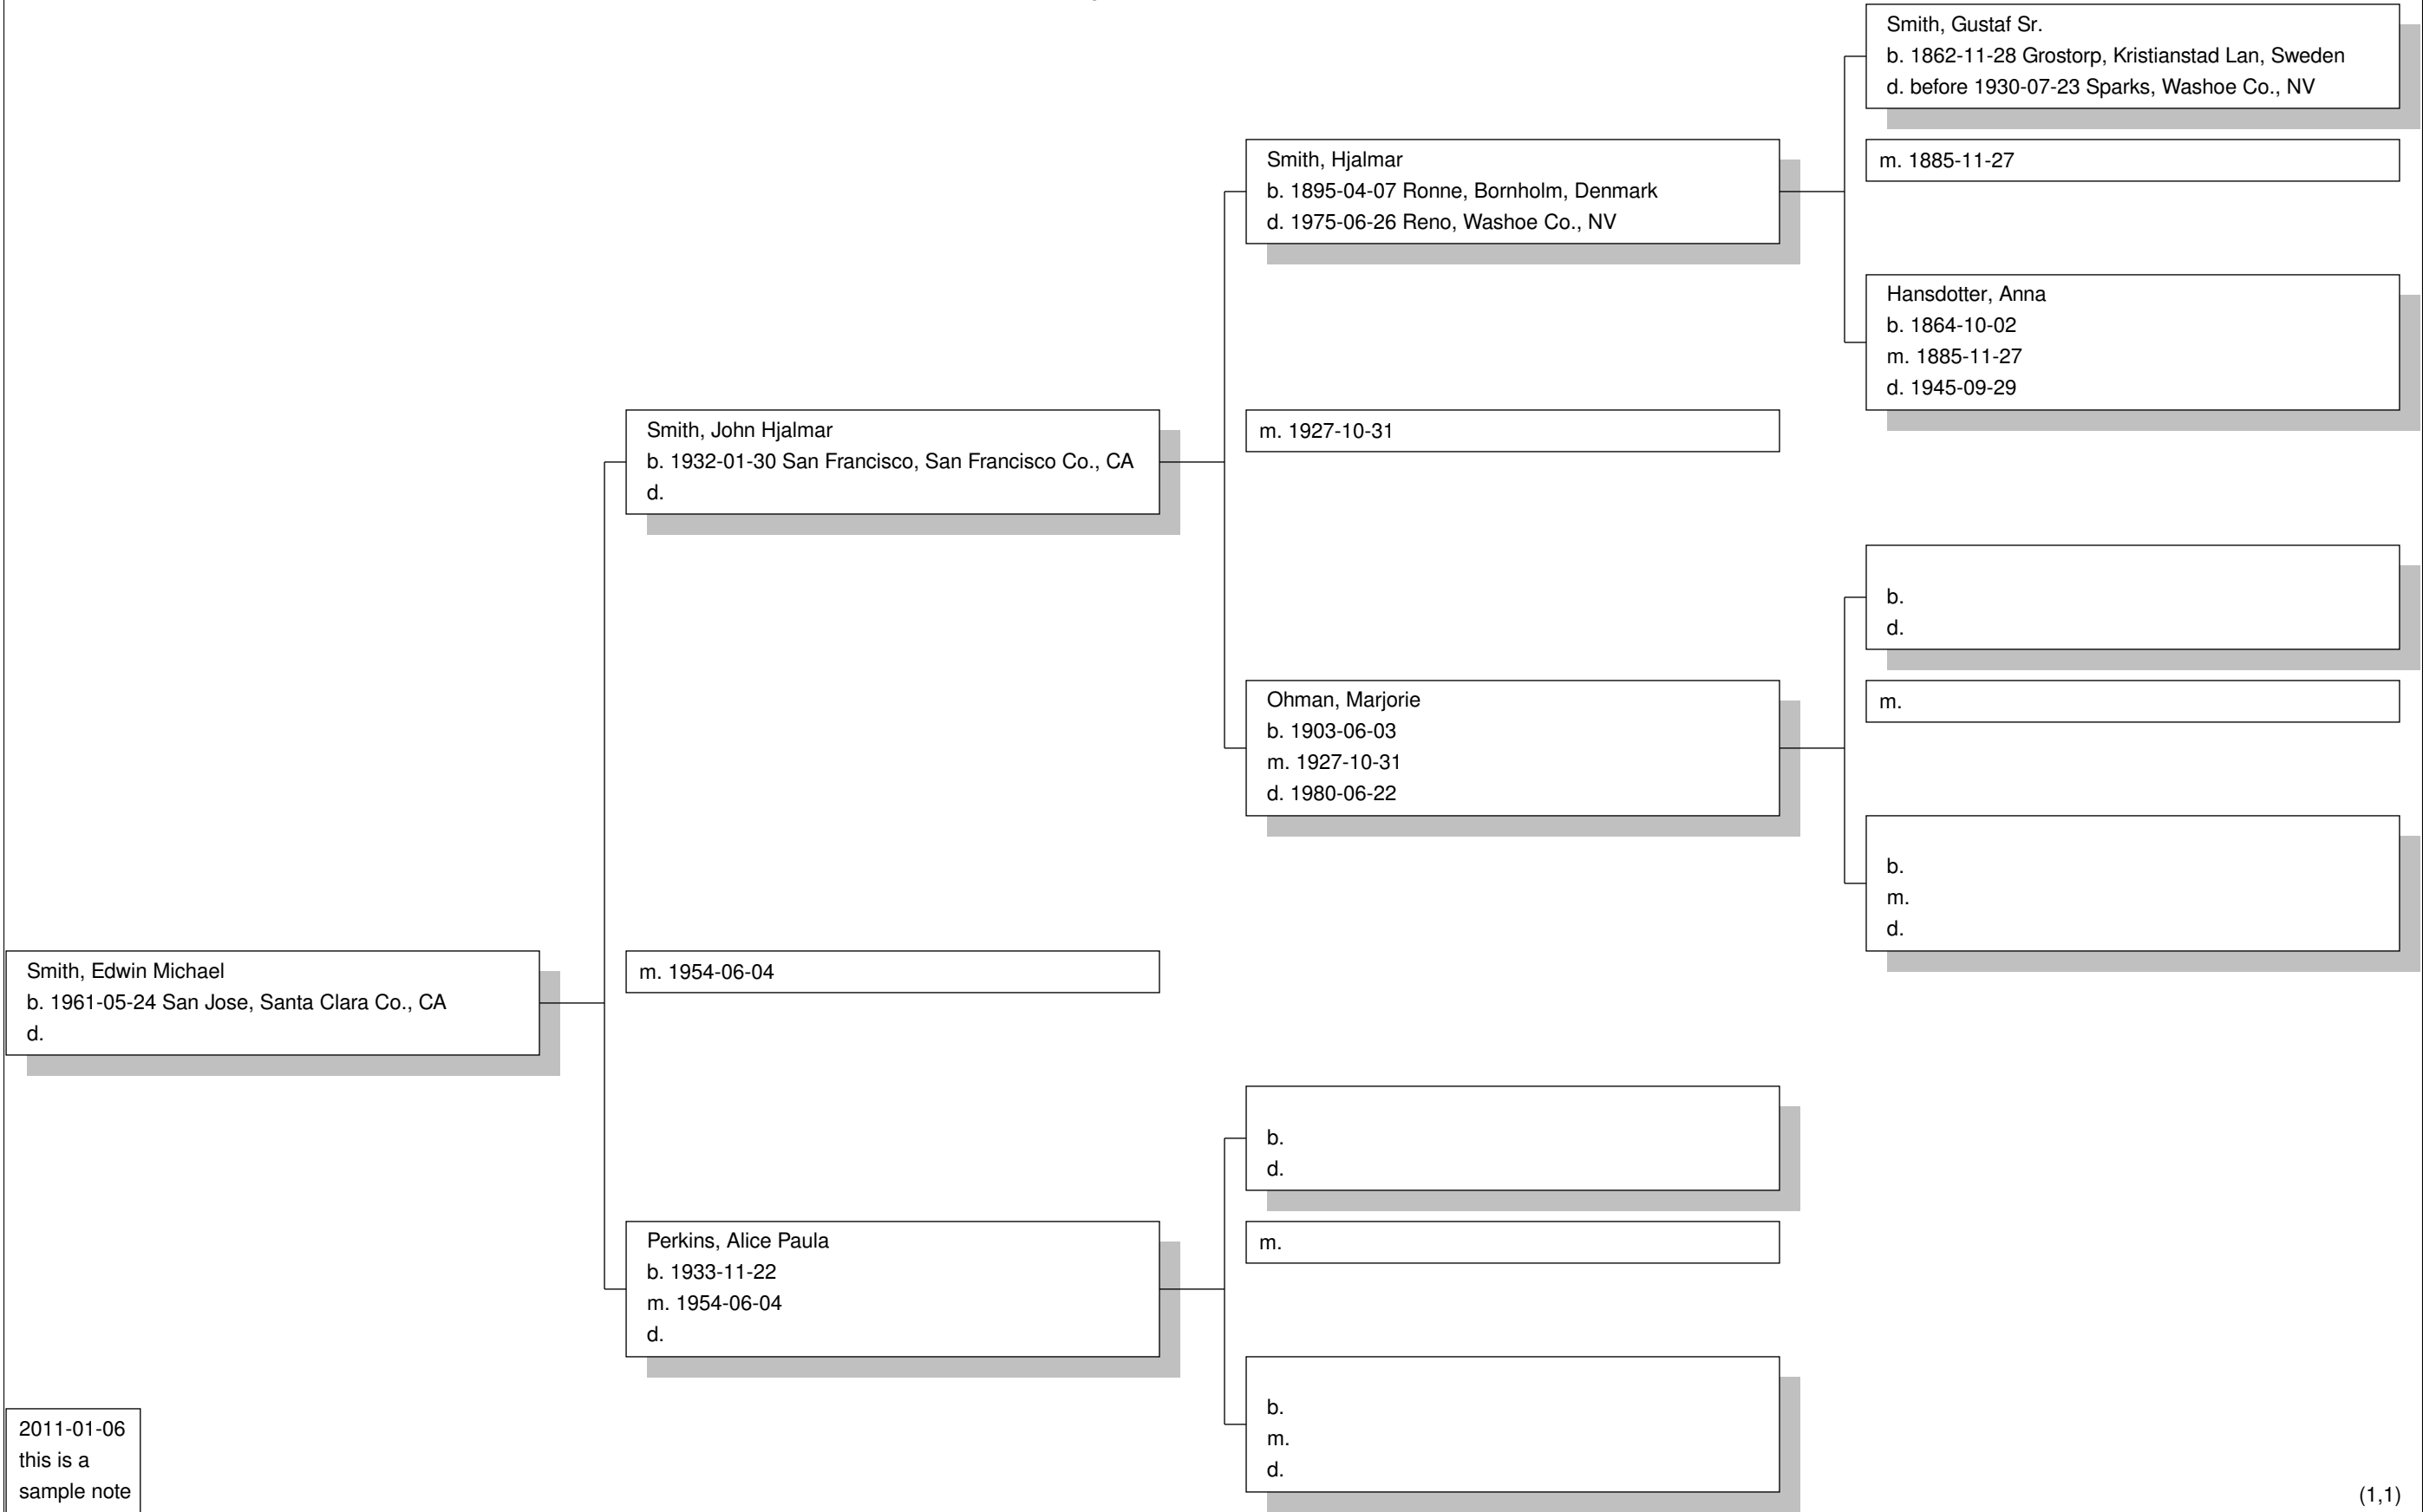

# Ancestor Graph for Smith, Edwin Michael

2011-01-06  
this is a  
sample note